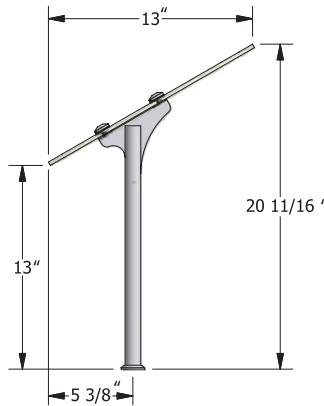

FOOD SHIELDS

Item #: _____ Quantity: _____

AIA: _____ Date: _____

Project: _____

VERSA-GARD®
M1
Full Service
Food Protector

VERSA-GARD®
M5
Self-Service
Food Protector

Specifications for M1, M5 and M5-D

- Clear Tempered Glass Panels w/ radius corners & polished edges
- 1"OD Supports & CNC machined hardware
- Powder Coated Aluminum, Satin Anodized Aluminum, or Brushed Stainless Steel Finishes
- Side Return Panels available
- NSF/ANSI 2 Listed

Due to continuing product improvement, units and specifications are subject to change without notice. (02/2010)

VERSA-GARD®
M5-D
Double-Sided
Self-Service
Protector