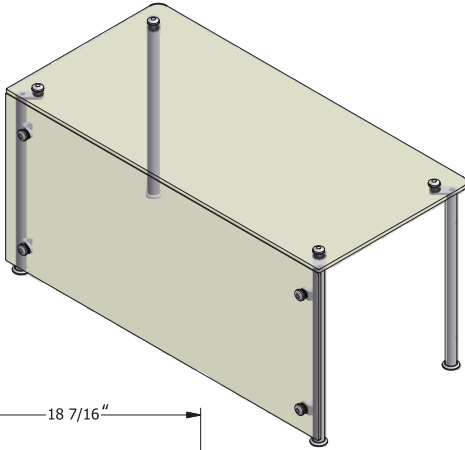

FOOD SHIELDS

Item #: _____ Quantity: _____

AIA: _____ Date: _____

Project: _____

VERSA-GARD®
M1
Full Service
Food Protector

VERSA-GARD®
M5
Self-Service
Food Protector

Specifications for M1, M5 and M5-D

- Clear Tempered Glass Panels w/ radius corners & polished edges
- 1"OD Supports & CNC machined hardware
- Powder Coated Aluminum, Satin Anodized Aluminum, or Brushed Stainless Steel Finishes
- Side Return Panels available
- NSF/ANSI 2 Listed

Due to continuing product improvement, units and specifications are subject to change without notice. (02/2010)

VERSA-GARD®
M5-D
Double-Sided
Self-Service
Protector