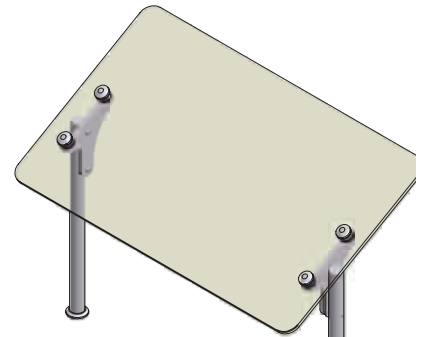

FOOD SHIELDS

Item #: _____ Quantity: _____

AIA: _____ Date: _____

Project: _____

VERSA-GARD®
M1
Full Service
Food Protector

VERSA-GARD®
M5
Self-Service
Food Protector

Specifications for M1, M5 and M5-D

- Clear Tempered Glass Panels w/ radius corners & polished edges
- 1"OD Supports & CNC machined hardware
- Powder Coated Aluminum, Satin Anodized Aluminum, or Brushed Stainless Steel Finishes
- Side Return Panels available
- NSF/ANSI 2 Listed

Due to continuing product improvement, units and specifications are subject to change without notice. (02/2010)

VERSA-GARD®
M5-D
Double-Sided
Self-Service
Protector