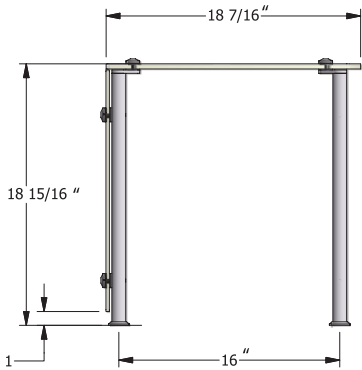

FOOD SHIELDS

Item #: _____ Quantity: _____

AIA: _____ Date: _____

Project: _____

VERSA-GARD®
M1
Full Service
Food Protector

VERSA-GARD®
M5
Self-Service
Food Protector

Specifications for M1, M5 and M5-D

- Clear Tempered Glass Panels w/ radius corners & polished edges
- 1"OD Supports & CNC machined hardware
- Powder Coated Aluminum, Satin Anodized Aluminum, or Brushed Stainless Steel Finishes
- Side Return Panels available
- NSF/ANSI 2 Listed

Due to continuing product improvement, units and specifications are subject to change without notice. (02/2010)

VERSA-GARD®
M5-D
Double-Sided
Self-Service
Protector